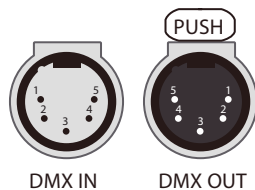

XLR Sockets