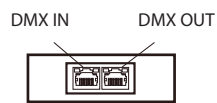

RJ45 Sockets