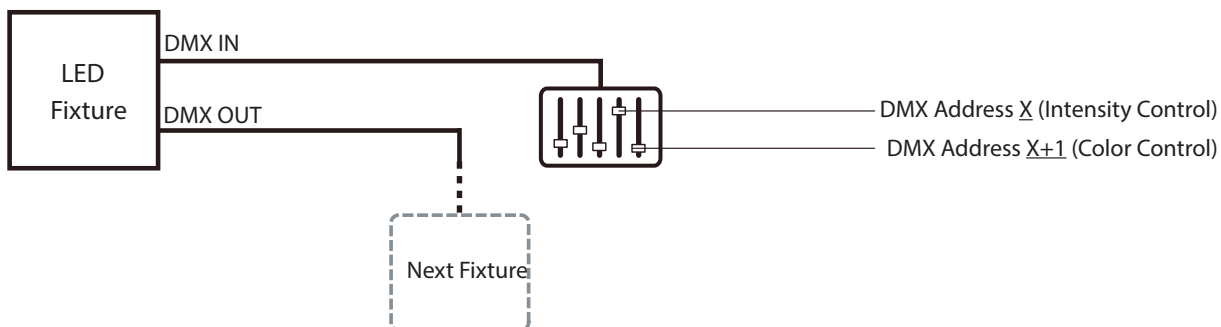

Atria 10 - Tunable White Version (ColorFlip™)

DMX Requirements*

Each Atria 10 DMX unit has TWO CHANNELS per fixture (1 to control intensity, 1 to control color).

Fixture will be controlled by DMX number controlling intensity.

We do not recommend more than 32 fixtures per DMX daisy chain.

When placing order, please indicate DMX address (refer to DMX Address example below).

DMX address will be listed on the back of each fixture.

Fixture	DMX Address	
	Intensity Control (ex. X)	Color Control (ex. X+1)
#1	1	2
#2	3	4
#3	5	6

The LED fixture provide RJ45 Socket or XLR socket to connect. (DMX cable NOT included.)

RJ45 Sockets

XLR Sockets

CONNECTION	RJ45 (CAT5e)	5-PIN XLR
Common	WHITE/BROWN(PIN7) & BROWN(PIN 8)	PIN 1
Signal -	ORANGE(PIN 2)	PIN 2
Signal+	WHITE/ORANGE(PIN 1)	PIN 3
Spare	-	PIN 4
Spare	-	PIN 5

DMX Wiring Diagram