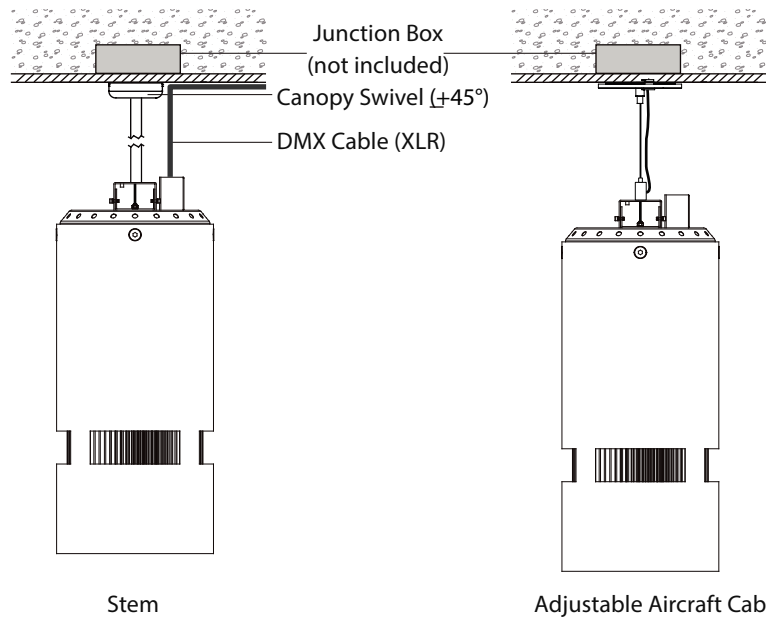

Dimensions

Mounting Options