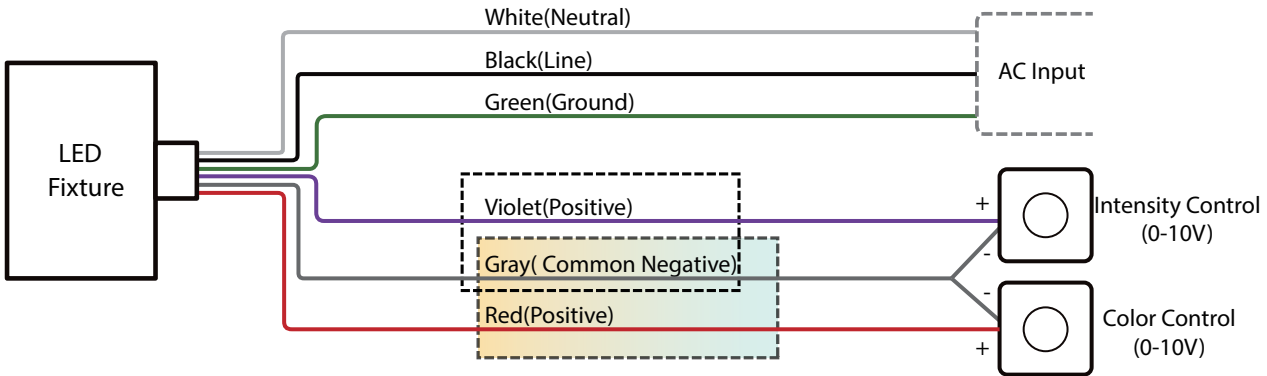

Atria 10 - Tunable White Version (ColorFlip™)

Superior 0-10V Wiring Diagram