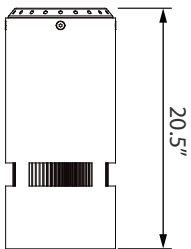

### Housing

- Diameter: 9.4" (238mm)
- Height: 20.5" (520mm)
- Material: Aluminum
- Weight: 30 lbs

## Dimensions