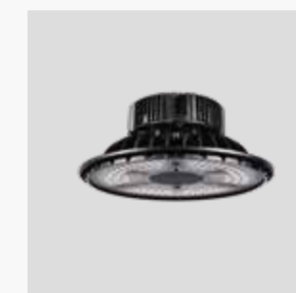

2,000 lm

ORION 4
CONTEMPORARY
ROUND CYLINDER

EDGE 4
AESTHETIC
SQUARE CYLINDER

ATRIA 4
SLEEK LOW PROFILE
CYLINDER

REV 4
QUIET CEILING
RECESSED
DOWNLIGHT

DOT
ARCHITECTURAL
MICROCYLINDERS

5,000 lm

DUO 4 & 6
ELEGANT UP AND DOWN
LUMINAIRE

SIGNUM 8 & 10
SLEEK HIGH CEILING
CYLINDER

ATRIA 6
SMALL BUT
POWERFUL
CYLINDER

VELA 6
HIGH PERFORMING
CLASSIC CYLINDER

10,000 lm

REV 6
HIGH PERFORMING
RECESSED DOWNLIGHT

REV 8
SMALL FORM FACTOR
RECESSED DOWNLIGHT

15,000 lm

SIGNUM 16
COST EFFECTIVE
ROBUST CYLINDER

ZETA 10
AESTHETIC CYLINDER WITH
COLOR TRIM OPTIONS

**DEXT MINI
10 & 12**
MINI FORM
MAX OUTPUT

25,000 lm

WHIZ 2.0
FLAGSHIP
ARCHITECTURAL
HIGH CEILING SOLUTION

ATRIA 10
HIGH PERFORMING
CYLINDER

REV 8 PRIME
DYNAMIC RECESSED
DOWNLIGHT FOR METAL
HALIDE REPLACEMENT

60,000 lm

TETRISS 2.0
MODULAR WHITE
OR WHITE + RGB
FIXTURE

BOLT
HIGH LUMEN AND
COMPACT FIXTURE

DEXT 2.0
ECONOMICAL & VERSATILE
HIGH CEILING SOLUTION