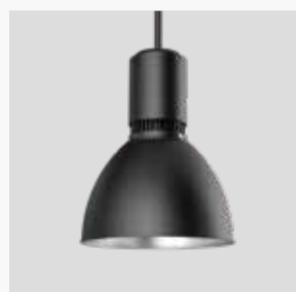

2,000 lm

ORION 4
CONTEMPORARY
ROUND CYLINDER

EDGE 4
AESTHETIC
SQUARE CYLINDER

ATRIA 4
SLEEK LOW PROFILE
CYLINDER

REV 4
QUIET CEILING
RECESSED
DOWNLIGHT

DOT
ARCHITECTURAL
MICROCYLINDERS

5,000 lm

DUO 4 & 6
ELEGANT UP AND DOWN
LUMINAIRE

SIGNUM 8 & 10
SLEEK HIGH CEILING
CYLINDER

ATRIA 6
SMALL BUT
POWERFUL
CYLINDER

VELA 6
HIGH PERFORMING
CLASSIC CYLINDER

10,000 lm

REV 6
HIGH PERFORMING
RECESSED DOWNLIGHT

REV 8
SMALL FORM FACTOR
RECESSED DOWNLIGHT

15,000 lm

SIGNUM 16
COST EFFECTIVE
ROBUST CYLINDER

ZETA 10
AESTHETIC CYLINDER WITH
COLOR TRIM OPTIONS

**DEXT MINI
10 & 12**
MINI FORM
MAX OUTPUT

25,000 lm

WHIZ 2.0
FLAGSHIP
ARCHITECTURAL
HIGH CEILING SOLUTION

ATRIA 10
HIGH PERFORMING
CYLINDER

REV 8 PRIME
DYNAMIC RECESSED
DOWNLIGHT FOR METAL
HALIDE REPLACEMENT

60,000 lm

TETRISS 2.0
MODULAR WHITE
OR WHITE + RGB
FIXTURE

BOLT
HIGH LUMEN AND
COMPACT FIXTURE

DEXT 2.0
ECONOMICAL & VERSATILE
HIGH CEILING SOLUTION