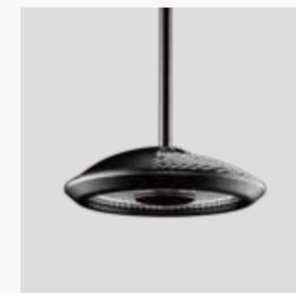

2,000 lm

ORION 4
CONTEMPORARY
ROUND CYLINDER

EDGE 4
AESTHETIC
SQUARE CYLINDER

ATRIA 4
SLEEK LOW PROFILE
CYLINDER

REV 4
QUIET CEILING
RECESSED
DOWNLIGHT

DOT
ARCHITECTURAL
MICROCYLINDERS

5,000 lm

DUO 4 & 6
ELEGANT UP AND DOWN
LUMINAIRE

SIGNUM 8 & 10
SLEEK HIGH CEILING
CYLINDER

ATRIA 6
SMALL BUT
POWERFUL
CYLINDER

VELA 6
HIGH PERFORMING
CLASSIC CYLINDER

10,000 lm

REV 6
HIGH PERFORMING
RECESSED DOWNLIGHT

REV 8
SMALL FORM FACTOR
RECESSED DOWNLIGHT

15,000 lm

SIGNUM 16
COST EFFECTIVE
ROBUST CYLINDER

ZETA 10
AESTHETIC CYLINDER WITH
COLOR TRIM OPTIONS

**DEXT MINI
10 & 12**
MINI FORM
MAX OUTPUT

25,000 lm

WHIZ 2.0
FLAGSHIP
ARCHITECTURAL
HIGH CEILING SOLUTION

ATRIA 10
HIGH PERFORMING
CYLINDER

REV 8 PRIME
DYNAMIC RECESSED
DOWNLIGHT FOR METAL
HALIDE REPLACEMENT

60,000 lm

TETRISS 2.0
MODULAR WHITE
OR WHITE + RGB
FIXTURE

BOLT
HIGH LUMEN AND
COMPACT FIXTURE

DEXT 2.0
ECONOMICAL & VERSATILE
HIGH CEILING SOLUTION