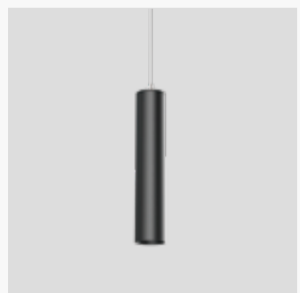

2,000 lm

ORION 4
CONTEMPORARY
ROUND CYLINDER

EDGE 4
AESTHETIC
SQUARE CYLINDER

ATRIA 4
SLEEK LOW PROFILE
CYLINDER

REV 4
QUIET CEILING
RECESSED
DOWNLIGHT

DOT
ARCHITECTURAL
MICROCYLINDERS

5,000 lm

DUO 4 & 6
ELEGANT UP AND DOWN
LUMINAIRE

SIGNUM 8 & 10
SLEEK HIGH CEILING
CYLINDER

ATRIA 6
SMALL BUT
POWERFUL
CYLINDER

VELA 6
HIGH PERFORMING
CLASSIC CYLINDER

10,000 lm

REV 6
HIGH PERFORMING
RECESSED DOWNLIGHT

REV 8
SMALL FORM FACTOR
RECESSED DOWNLIGHT

15,000 lm

SIGNUM 16
COST EFFECTIVE
ROBUST CYLINDER

ZETA 10
AESTHETIC CYLINDER WITH
COLOR TRIM OPTIONS

**DEXT MINI
10 & 12**
MINI FORM
MAX OUTPUT

25,000 lm

WHIZ 2.0
FLAGSHIP
ARCHITECTURAL
HIGH CEILING SOLUTION

ATRIA 10
HIGH PERFORMING
CYLINDER

REV 8 PRIME
DYNAMIC RECESSED
DOWNLIGHT FOR METAL
HALIDE REPLACEMENT

60,000 lm

TETRISS 2.0
MODULAR WHITE
OR WHITE + RGB
FIXTURE

BOLT
HIGH LUMEN AND
COMPACT FIXTURE

DEXT 2.0
ECONOMICAL & VERSATILE
HIGH CEILING SOLUTION