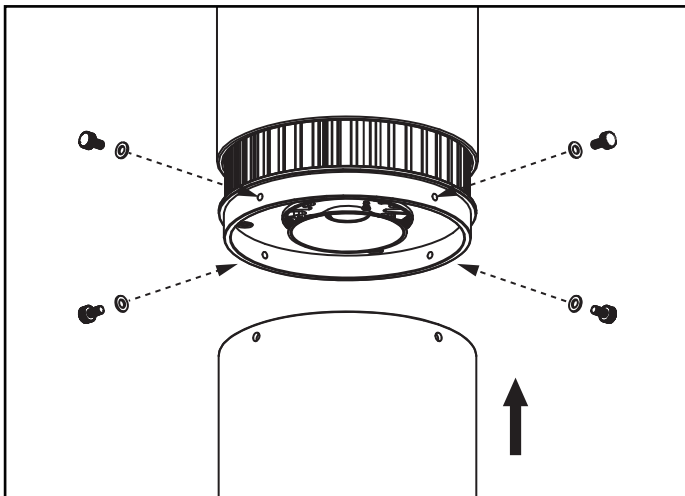

ADVANCED HIGH CEILING Vela 6 - Diffuser

IMPORTANT SAFETY INFORMATION. READ AND FOLLOW ALL SAFETY INSTRUCTIONS

IMPORTANT SAFETY INFORMATION. READ AND FOLLOW ALL SAFETY INSTRUCTIONS. Before wiring to power supply and during servicing or relamping, turn off power at fuse or circuit breaker. All servicing or relamping must be performed by qualified service personnel. Product must be grounded to avoid potential electric shock or other potential hazard. Product must be at locations and at heights and in a manner consistent with its intended use, and in compliance with Electrical Code and local codes.
SAVE THESE INSTRUCTIONS FOR FUTURE REFERENCE.

Step 1

Bring up the diffuser to the fixture and align it to the indicated openings and fasten in place with 4 thumb screws.

Step 2

Diffuser Installation Complete.