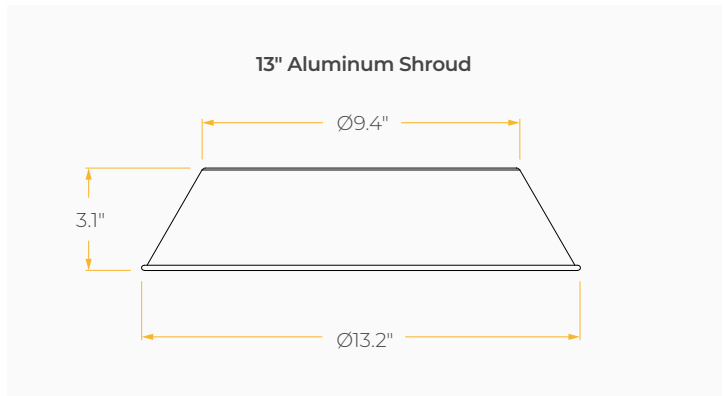

Housing

- Diameter : Ø10.7"
- Height : 8.7"
- Material : High Pressure Die-Cast Aluminum, PC Lens
- Weight : 6.17 lbs

Mounting

- Stem 2ft or 4ft; 45° Swivel Canopy Included
- Adjustable Cable 10ft
- Bracket Mount
- Sloped Adjustable Cable 10ft

*Beam Angle: 90° *Tolerance ±8%

ALS (Aluminum Shroud)				
CCT/WATTAGE	3000K	3500K	4000K	5000K
80W	10,150lm	10,500lm	10,800lm	11,050lm
100W	12,700lm	13,100lm	13,500lm	13,800lm

*Beam Angle: 90° *Tolerance ±8%

PHOTOMETRICS

Below is a typical photometric representation of the Dext Mini fixture. Please download IES files to ensure exact photometric value.

STANDARD 90°

PC SHROUD 90°

ALUMINUM SHROUD 90°

ACCESSORIES

13" Aluminum Shroud

11" PC Shroud

11" PC Shroud + Conical Lens

DIMENSIONS

MOUNTING OPTIONS*

*Junction box not included