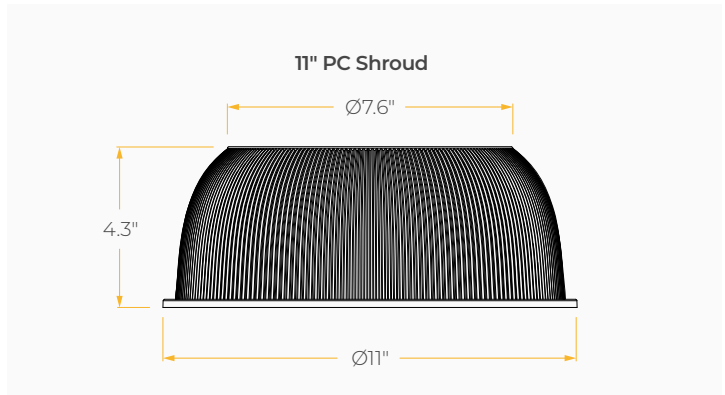

DIMENSIONS