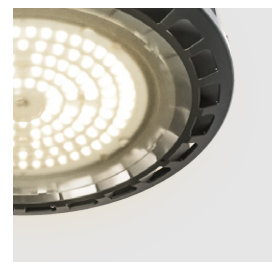

DEXT MINI 10

SPECIFICATION SHEET
STATIC WHITE OUTDOOR

POWERFUL HIGH BAY LUMINAIRE
UP TO 14,000 LUMEN PACKAGE

Housing

Diameter : Ø10.7" | Height : 8.7" | Weight : 6.17 lbs

Material

Housing : High Pressure Die-Cast Aluminum

Stem
Mount

Adjustable
Cable

Bracket
Mount

Warranty

5 Year limited warranty

Listing

High Efficacy Led Luminaire For General Illumination And High Ceilings

High performance durable luminaire for high ceiling applications up to 20 ft.

Delivering exceptional light levels at high operating temperatures with a delivered lumen package range of 10,850 lm to 13,550 lm.

Outdoor, wet location listed.

METEOR

meteor-lighting.com

SPECIFICATION

PROJECT NAME

DATE

CATALOG #

QUANTITY

The product configurator function on this page works only with the latest version of Chrome or Adobe Acrobat Reader.

<input type="text" value="DSM10"/>	MODEL	DEXT MINI 10		
<input type="text"/>	WATTAGE	80 80W	100 100W	
<input type="text"/>	CCT / CRI	308 3000K / CRI 85 507 5000K / CRI 70	358 3500K / CRI 85	408 4000K / CRI 85
<input type="text" value="UNV"/>	VOLTAGE	UNV 120 – 277V		
<input type="text"/>	DIMMING	NOD Non-Dimming	STV Standard 0-10V dims to 10%	DALI DALI dims to 10%
<input type="text"/>	BEAM ANGLE	90 90°	WD Wide	
<input type="text"/>	FINISH	BLK Black	WHT White	
<input type="text"/>	MOUNTING	BRK Bracket AD10 Adjustable Cable 10ft	ST2 Stem 2ft SAD10 Sloped Adjustable Cable 10ft	ST4 Stem 4ft
<input type="text"/>	RATING	OUT¹ Outdoor Rating	NAT² Natatorium Rating	
<input type="text"/>	ACCESSORIES	SPD³ Surge Protector CON⁵ Conical Lens	ALS13⁴ 13" Aluminum Shroud WG^{4,6} Wire Guard (IK10 Rating)	PCS11⁴ 11" PC Shroud FCS⁷ Field Cut Stem Adapter Kit