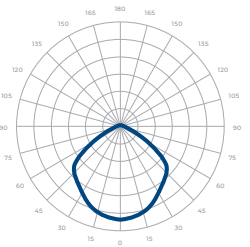

*Beam Angle: 90° *Tolerance ±8%

Current Consumption		
WATTAGE / VOLT	120V	277V
80W	0.67A	0.28A
100W	0.83A	0.36A

PCS (PC Shroud)				
CCT/WATTAGE	3000K	3500K	4000K	5000K
80W	9,500lm	9,800lm	10,100lm	10,310lm
100W	11,900lm	12,250lm	12,650lm	12,900lm

*Beam Angle: 90° *Tolerance ±8%

ALS (Aluminum Shroud)				
CCT/WATTAGE	3000K	3500K	4000K	5000K
80W	10,150lm	10,500lm	10,800lm	11,050lm
100W	12,700lm	13,100lm	13,500lm	13,800lm

*Beam Angle: 90° *Tolerance ±8%

PHOTOMETRICS

Below is a typical photometric representation of the Dext Mini fixture. Please download IES files to ensure exact photometric value.

STANDARD 90°

PC SHROUD 90°

ALUMINUM SHROUD 90°

ACCESSORIES

13" Aluminum Shroud

11" PC Shroud

11" PC Shroud + Conical Lens

DIMENSIONS

MOUNTING OPTIONS*

*Junction box not included