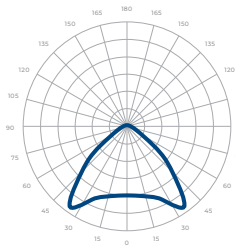

Housing

- Diameter : Ø10.7"
- Height : 8.7"
- Material : High Pressure Die-Cast Aluminum, PC Lens
- Weight : 6.17 lbs

Mounting

- Stem 2ft or 4ft; 45° Swivel Canopy Included
- Adjustable Cable 10ft
- Bracket Mount
- Sloped Adjustable Cable 10ft

*Beam Angle: 90° *Tolerance ±8%

Current Consumption		
WATTAGE / VOLT	120V	277V
80W	0.67A	0.28A
100W	0.83A	0.36A

PCS (PC Shroud)				
CCT/WATTAGE	3000K	3500K	4000K	5000K
80W	9,500lm	9,800lm	10,100lm	10,310lm
100W	11,900lm	12,250lm	12,650lm	12,900lm

*Beam Angle: 90° *Tolerance ±8%

ALS (Aluminum Shroud)				
CCT/WATTAGE	3000K	3500K	4000K	5000K
80W	10,150lm	10,500lm	10,800lm	11,050lm
100W	12,700lm	13,100lm	13,500lm	13,800lm

*Beam Angle: 90° *Tolerance ±8%

PHOTOMETRICS

Below is a typical photometric representation of the Dext Mini fixture. Please download IES files to ensure exact photometric value.

STANDARD 90°

PC SHROUD 90°

ALUMINUM SHROUD 90°

ACCESSORIES

13" Aluminum Shroud