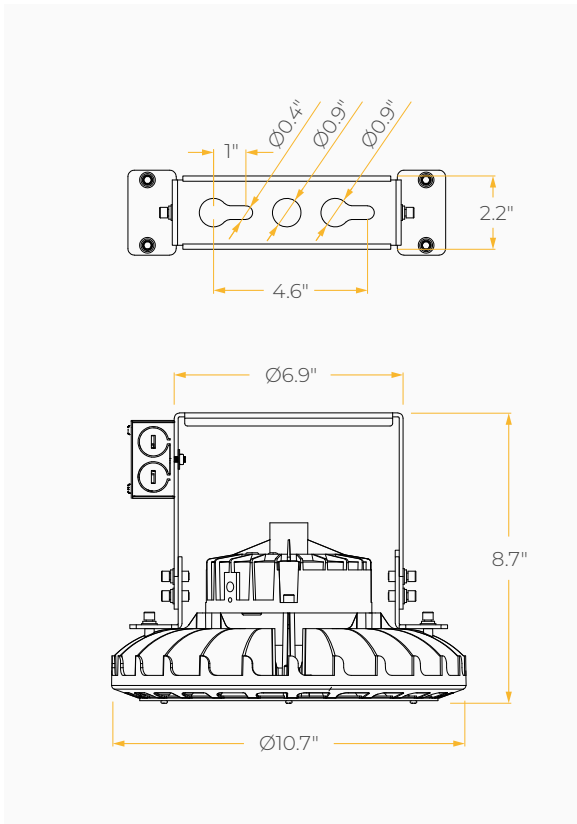

DEXT MINI 10

SPECIFICATION SHEET
STATIC WHITE OUTDOOR

POWERFUL HIGH BAY LUMINAIRE
UP TO 14,000 LUMEN PACKAGE

Housing

Diameter : Ø10.7" | Height : 8.7" | Weight : 6.17 lbs

Material

Housing : High Pressure Die-Cast Aluminum

Housing

- Diameter : Ø10.7"
- Height : 8.7"
- Material : High Pressure Die-Cast Aluminum, PC Lens
- Weight : 6.17 lbs

Mounting

- Stem 2ft or 4ft; 45° Swivel Canopy Included
- Adjustable Cable 10ft
- Bracket Mount
- Sloped Adjustable Cable 10ft

PHOTOMETRICS

Below is a typical photometric representation of the Dext Mini fixture. Please download IES files to ensure exact photometric value.

STANDARD 90°

PC SHROUD 90°

ALUMINUM SHROUD 90°

ACCESSORIES

13" Aluminum Shroud

11" PC Shroud

11" PC Shroud + Conical Lens

DIMENSIONS

MOUNTING OPTIONS*

*Junction box not included