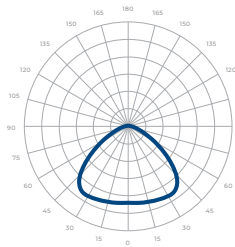

Housing

- Diameter : Ø10.7"
- Height : 8.7"
- Material : High Pressure Die-Cast Aluminum, PC Lens
- Weight : 6.17 lbs

Mounting

- Stem 2ft or 4ft; 45° Swivel Canopy Included
- Adjustable Cable 10ft
- Bracket Mount
- Sloped Adjustable Cable 10ft

*Beam Angle: 90° *Tolerance ±8%

Current Consumption		
WATTAGE / VOLT	120V	277V
80W	0.67A	0.28A
100W	0.83A	0.36A

PCS (PC Shroud)				
CCT/WATTAGE	3000K	3500K	4000K	5000K
80W	9,500lm	9,800lm	10,100lm	10,310lm
100W	11,900lm	12,250lm	12,650lm	12,900lm

*Beam Angle: 90° *Tolerance ±8%

ALS (Aluminum Shroud)				
CCT/WATTAGE	3000K	3500K	4000K	5000K
80W	10,150lm	10,500lm	10,800lm	11,050lm
100W	12,700lm	13,100lm	13,500lm	13,800lm

*Beam Angle: 90° *Tolerance ±8%

PHOTOMETRICS

Below is a typical photometric representation of the Dext Mini fixture. Please download IES files to ensure exact photometric value.

STANDARD 90°

PC SHROUD 90°

ALUMINUM SHROUD 90°

ACCESSORIES

13" Aluminum Shroud