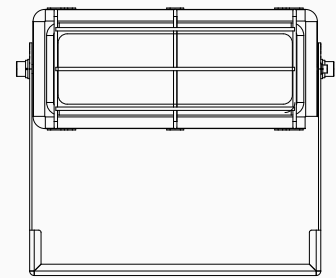

PHOTOMETRICS

Below is a typical photometric representation of the Bolt Mini fixture. Please download IES files to ensure exact photometric value.

ACCESSORIES

60W / 100W

Wire Guard

150W / 200W

Glare Shield Baffle

Glare Shield Visor

Wire Guard