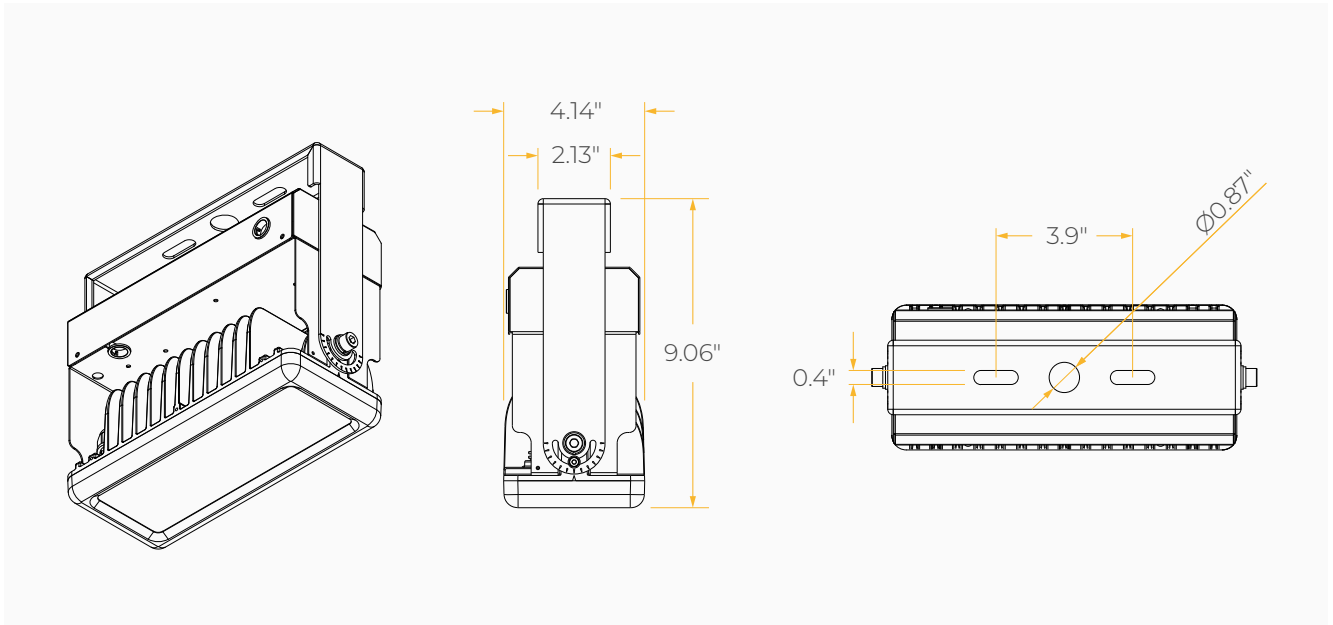

BOLT MINI

SPECIFICATION SHEET
STATIC WHITE

HIGH PERFORMING AND COMPACT LUMINAIRE
FOR GREATER HEIGHTS

Housing

Diameter : 4.14" x 11" x 9.06" | Weight : 9.7 lbs

Material

Housing : High Pressure Die-Cast Aluminum

Housing

- Diameter :
60W / 100W : 4.14" x 11" x 9.06"
150W / 200W : 8.26" x 11.41" x 9.05"
- Material : High Pressure Die-Cast Aluminum, Tempered Glass
- Weight :
60W / 100W : 9.7 lbs
150W / 200W : 14.6 lbs

150W / 200W

Glare Shield Baffle

Glare Shield Visor

Wire Guard

DIMENSIONS

60W / 100W

DIMENSIONS

150W / 200W