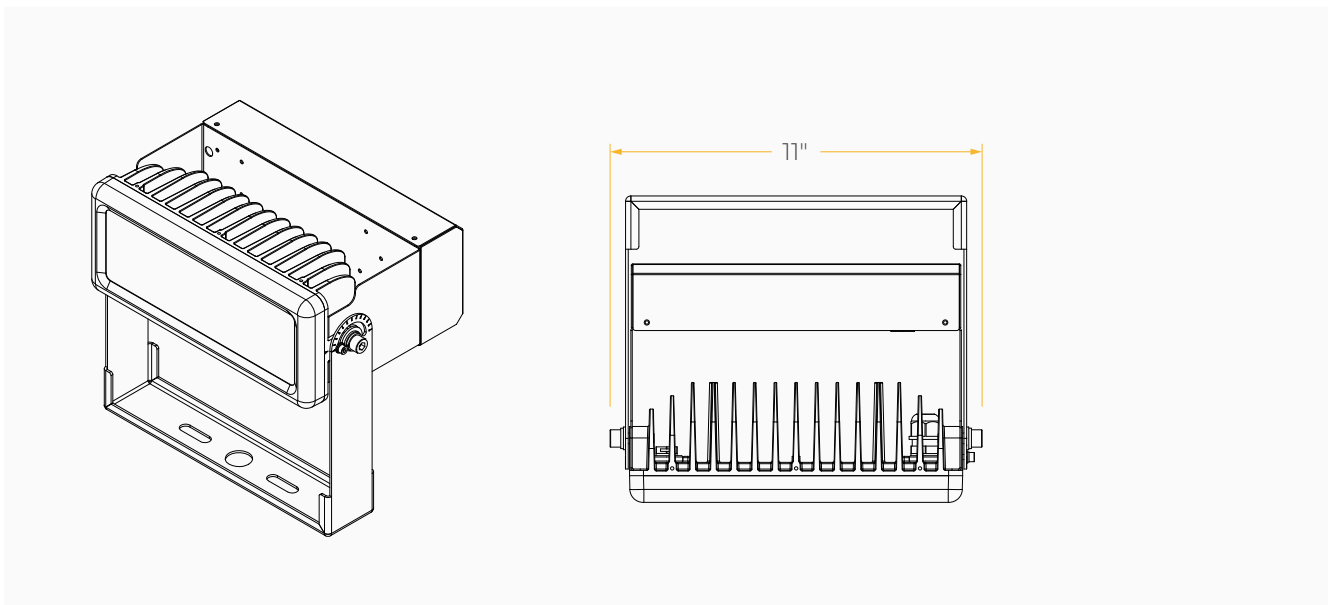

BOLT MINI

SPECIFICATION SHEET
STATIC WHITE

HIGH PERFORMING AND COMPACT LUMINAIRE
FOR GREATER HEIGHTS

Housing

Diameter : 4.14" x 11" x 9.06" | Weight : 9.7 lbs

Material

Housing : High Pressure Die-Cast Aluminum

150W / 200W

Glare Shield Baffle

Glare Shield Visor

Wire Guard

DIMENSIONS

60W / 100W

DIMENSIONS

150W / 200W