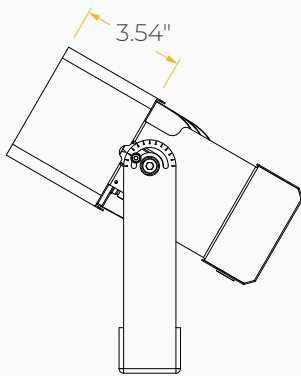

Housing

- Diameter :
60W / 100W : 4.14" x 11" x 9.06"
150W / 200W : 8.26" x 11.41" x 9.05"
- Material : High Pressure Die-Cast Aluminum, Tempered Glass
- Weight :
60W / 100W : 9.7 lbs
150W / 200W : 14.6 lbs

*Beam Angle: 60° *Tolerance ±8%

	Current Consumption	
WATTAGE / VOLT	120V	277V
60W	0.55A	0.22A
100W	0.92A	0.4A
150W	1.38A	0.6A
200W	1.83A	0.8A

PHOTOMETRICS

Below is a typical photometric representation of the Bolt Mini fixture. Please download IES files to ensure exact photometric value.

30°

60°

WIDE

ACCESSORIES

60W / 100W

Glare Shield Baffle

Glare Shield Visor

Wire Guard

150W / 200W

Glare Shield Baffle

Glare Shield Visor

Wire Guard

DIMENSIONS

60W / 100W

DIMENSIONS

150W / 200W