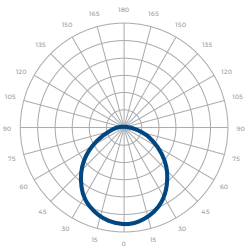

PHOTOMETRICS

Below is a typical photometric representation of the Bolt Mini fixture. Please download IES files to ensure exact photometric value.

WIDE

ACCESSORIES

60W / 100W

Wire Guard

150W / 200W

Glare Shield Baffle

Glare Shield Visor

Wire Guard