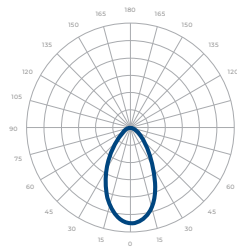

PHOTOMETRICS

Below is a typical photometric representation of the Bolt Mini fixture. Please download IES files to ensure exact photometric value.

60°

ACCESSORIES

60W / 100W

Wire Guard

150W / 200W

Glare Shield Baffle

Glare Shield Visor

Wire Guard