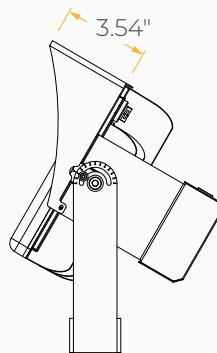

Housing

- Diameter :
60W / 100W : 4.14" x 11" x 9.06"
150W / 200W : 8.26" x 11.41" x 9.05"
- Material : High Pressure Die-Cast Aluminum, Tempered Glass
- Weight :
60W / 100W : 9.7 lbs
150W / 200W : 14.6 lbs

*Beam Angle: 60° *Tolerance ±8%

	Current Consumption	
WATTAGE / VOLT	120V	277V
60W	0.55A	0.22A
100W	0.92A	0.4A
150W	1.38A	0.6A
200W	1.83A	0.8A

PHOTOMETRICS

Below is a typical photometric representation of the Bolt Mini fixture. Please download IES files to ensure exact photometric value.

30°

60°

WIDE

ACCESSORIES

60W / 100W

Glare Shield Baffle

Glare Shield Visor

Wire Guard

150W / 200W

Glare Shield Baffle

Glare Shield Visor

Wire Guard

DIMENSIONS

60W / 100W

DIMENSIONS

150W / 200W