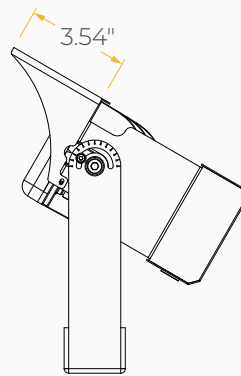

Housing

- Diameter :
60W / 100W : 4.14" x 11" x 9.06"
150W / 200W : 8.26" x 11.41" x 9.05"
- Material : High Pressure Die-Cast Aluminum, Tempered Glass
- Weight :
60W / 100W : 9.7 lbs
150W / 200W : 14.6 lbs

*Beam Angle: 60° *Tolerance ±8%

	Current Consumption	
WATTAGE / VOLT	120V	277V
60W	0.55A	0.22A
100W	0.92A	0.4A
150W	1.38A	0.6A
200W	1.83A	0.8A

PHOTOMETRICS

Below is a typical photometric representation of the Bolt Mini fixture. Please download IES files to ensure exact photometric value.

30°

60°

WIDE

ACCESSORIES

60W / 100W

Glare Shield Baffle

Glare Shield Visor

Wire Guard

150W / 200W

Glare Shield Baffle

Glare Shield Visor

Wire Guard

DIMENSIONS

60W / 100W

DIMENSIONS

150W / 200W