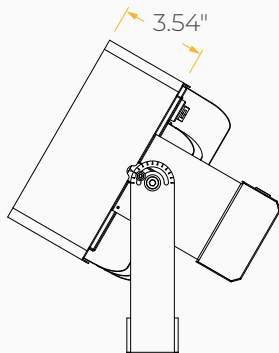

Housing

- Diameter :
60W / 100W : 4.14" x 11" x 9.06"
150W / 200W : 8.26" x 11.41" x 9.05"
- Material : High Pressure Die-Cast Aluminum, Tempered Glass
- Weight :
60W / 100W : 9.7 lbs
150W / 200W : 14.6 lbs

30°

60°

WIDE

ACCESSORIES

60W / 100W

Glare Shield Baffle

Glare Shield Visor

Wire Guard

150W / 200W

Glare Shield Baffle

Glare Shield Visor

Wire Guard

DIMENSIONS

60W / 100W

DIMENSIONS

150W / 200W