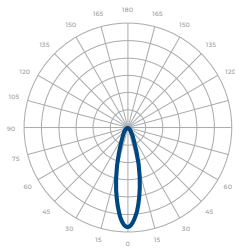

Housing

- Diameter :
60W / 100W : 4.14" x 11" x 9.06"
150W / 200W : 8.26" x 11.41" x 9.05"
- Material : High Pressure Die-Cast Aluminum, Tempered Glass
- Weight :
60W / 100W : 9.7 lbs
150W / 200W : 14.6 lbs

Mounting

- Bracket

Warranty

- 5-year limited warranty

Listing

- ETL Damp Location Listed
- UKCA
- FCC
- CE
- IK10

PERFORMANCE SUMMARY*

	Delivered Lumens			
CCT/WATTAGE	3000K	3500K	4000K	5000K
60W	6,930lm	7,200lm	7,170lm	7,780lm
100W	10,535lm	10,800lm	10,990lm	11,850lm
150W	18,355lm	19,000lm	19,125lm	21,330lm
200W	22,950lm	23,800lm	23,990lm	26,295lm

*Beam Angle: 60° *Tolerance ±8%

	Current Consumption	
WATTAGE / VOLT	120V	277V
60W	0.55A	0.22A
100W	0.92A	0.4A
150W	1.38A	0.6A
200W	1.83A	0.8A

PHOTOMETRICS

Below is a typical photometric representation of the Bolt Mini fixture. Please download IES files to ensure exact photometric value.