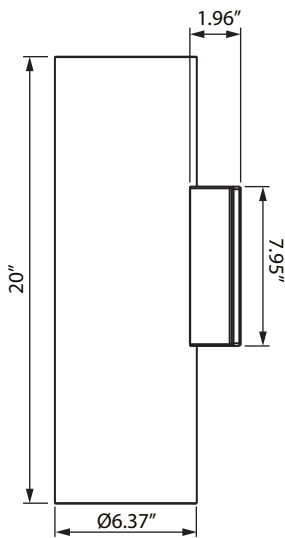

Lance 6 - W+RGB Up / Down

Delivered Lumens*

	Uplight		Downlight	
Wattage	30W		30W	
CCT	Beam Angle: 40°			
R	5 W	75 lm	5 W	75 lm
G	5 W	505 lm	5 W	505 lm
B	5 W	61 lm	5 W	61 lm
W	15 W	1074 lm	15 W	1074 lm

*Tolerance ± 8%

Current Consumption

Wattage \ Volt	120V	277V
60W	0.55A	0.24A

Dimensions

60W