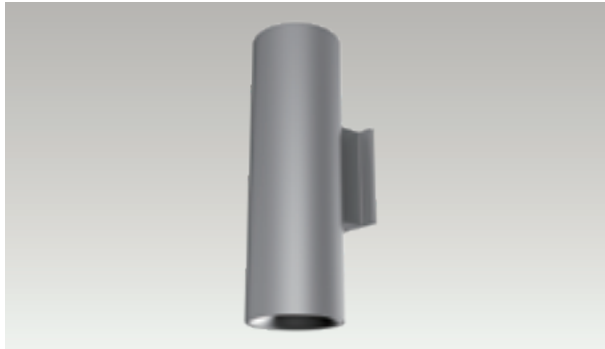

## High Performing Outdoor Luminaire

Built to last, the Lance 6 is a 6-inch round outdoor wall mount cylinder with a combined lumen package range from 3,430 lm to 10,018 lm. Available in a variety of configurations, this IP 65 rated luminaire has W+RGB color tuning technology to make a bold architectural statement.

### Housing

- Diameter: 6.37" (162mm)
- Height: 20" (508.5mm / 50W), 22" (558.8mm / 100W)
- Material: Aluminum
- Weight: 15.2 lbs / 50W, 16.7 lbs / 100W