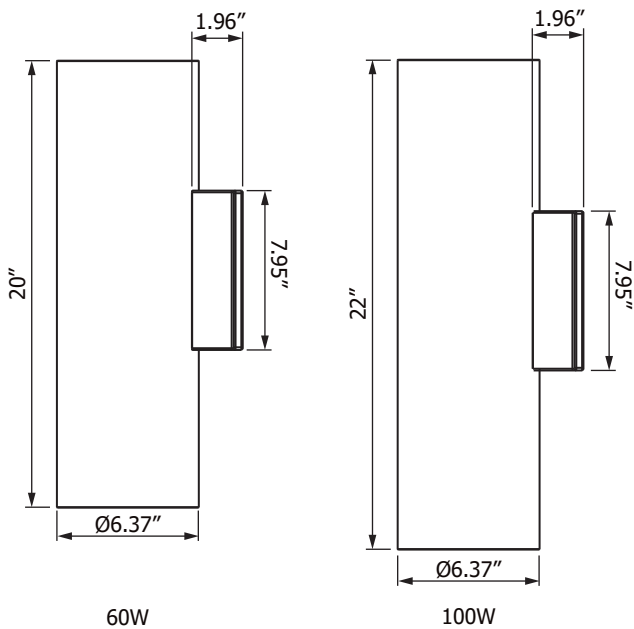

Lance 6 - White Up / Down

Delivered Lumens*

CCT \ Wattage	60W		80W		100W	
	UP (30W)	DOWN (30W)	UP (30W)	DOWN (50W)	UP (50W)	DOWN (50W)
4000K	3005 lm	3005 lm	3005 lm	5009 lm	5009 lm	5009 lm
3500K	2960 lm	2960 lm	2960 lm	4933 lm	4933 lm	4933 lm
3000K	2890 lm	2890 lm	2890 lm	4810 lm	4810 lm	4810 lm
2700K	2661 lm	2661 lm	2661 lm	4435 lm	4435 lm	4435 lm

*Tolerance ± 8%

Current Consumption

Wattage \ Volt	120V	277V	
	60W	0.55A	0.24A
80W	0.73A	0.32A	
100W	0.92A	0.40A	

Dimensions