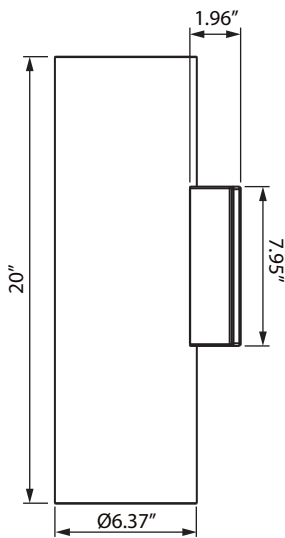

### Housing

- Diameter: 6.37" (162mm)
- Height: 20" (508.5mm / 50W), 22" (558.8mm / 100W)
- Material: Aluminum
- Weight: 15.2 lbs / 50W, 16.7 lbs / 100W

### Housing

- Diameter: 6.37" (162mm)
- Height: 20" (508.5mm )
- Material: Aluminum
- Weight: 15.2 lbs

## Dimensions

**60W**