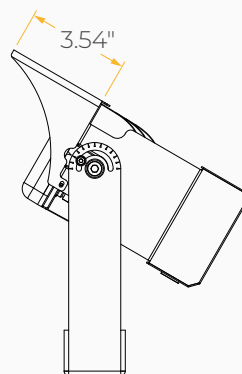

*Beam Angle: 60° *Tolerance ±8%

	Current Consumption	
WATTAGE / VOLT	120V	277V
60W	0.55A	0.22A
100W	0.92A	0.4A
150W	1.38A	0.6A
200W	1.83A	0.8A

PHOTOMETRICS

Below is a typical photometric representation of the Bolt Mini fixture. Please download IES files to ensure exact photometric value.

30°

60°

WIDE

ACCESSORIES

60W / 100W

Glare Shield Baffle

Glare Shield Visor

Wire Guard

150W / 200W

Glare Shield Baffle

Glare Shield Visor

Wire Guard

DIMENSIONS

60W / 100W

DIMENSIONS

150W / 200W