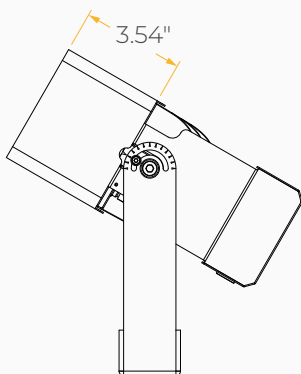

*Beam Angle: 60° *Tolerance ±8%

	Current Consumption	
WATTAGE / VOLT	120V	277V
60W	0.55A	0.22A
100W	0.92A	0.4A
150W	1.38A	0.6A
200W	1.83A	0.8A

PHOTOMETRICS

Below is a typical photometric representation of the Bolt Mini fixture. Please download IES files to ensure exact photometric value.

30°

60°

WIDE

ACCESSORIES

60W / 100W

Glare Shield Baffle

Glare Shield Visor

Wire Guard

150W / 200W

Glare Shield Baffle

Glare Shield Visor

Wire Guard

DIMENSIONS

60W / 100W

DIMENSIONS

150W / 200W