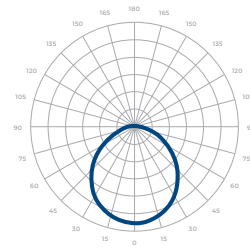

PHOTOMETRICS

Below is a typical photometric representation of the Bolt Mini fixture. Please download IES files to ensure exact photometric value.

WIDE

ACCESSORIES

60W / 100W

Wire Guard

150W / 200W

Glare Shield Baffle

Glare Shield Visor

Wire Guard