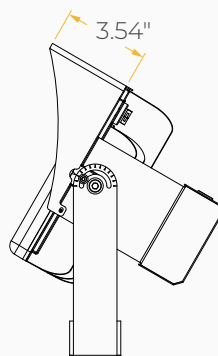

*Beam Angle: 60° *Tolerance ±8%

	Current Consumption	
WATTAGE / VOLT	120V	277V
60W	0.55A	0.22A
100W	0.92A	0.4A
150W	1.38A	0.6A
200W	1.83A	0.8A

PHOTOMETRICS

Below is a typical photometric representation of the Bolt Mini fixture. Please download IES files to ensure exact photometric value.

30°

60°

WIDE

ACCESSORIES

60W / 100W

Glare Shield Baffle

Glare Shield Visor

Wire Guard

150W / 200W

Glare Shield Baffle

Glare Shield Visor

Wire Guard

DIMENSIONS

60W / 100W

DIMENSIONS

150W / 200W