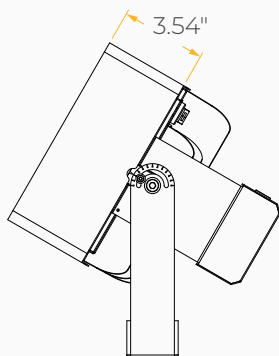

30°

60°

WIDE

ACCESSORIES

60W / 100W

Glare Shield Baffle

Glare Shield Visor

Wire Guard

150W / 200W

Glare Shield Baffle

Glare Shield Visor

Wire Guard

DIMENSIONS

60W / 100W

DIMENSIONS

150W / 200W