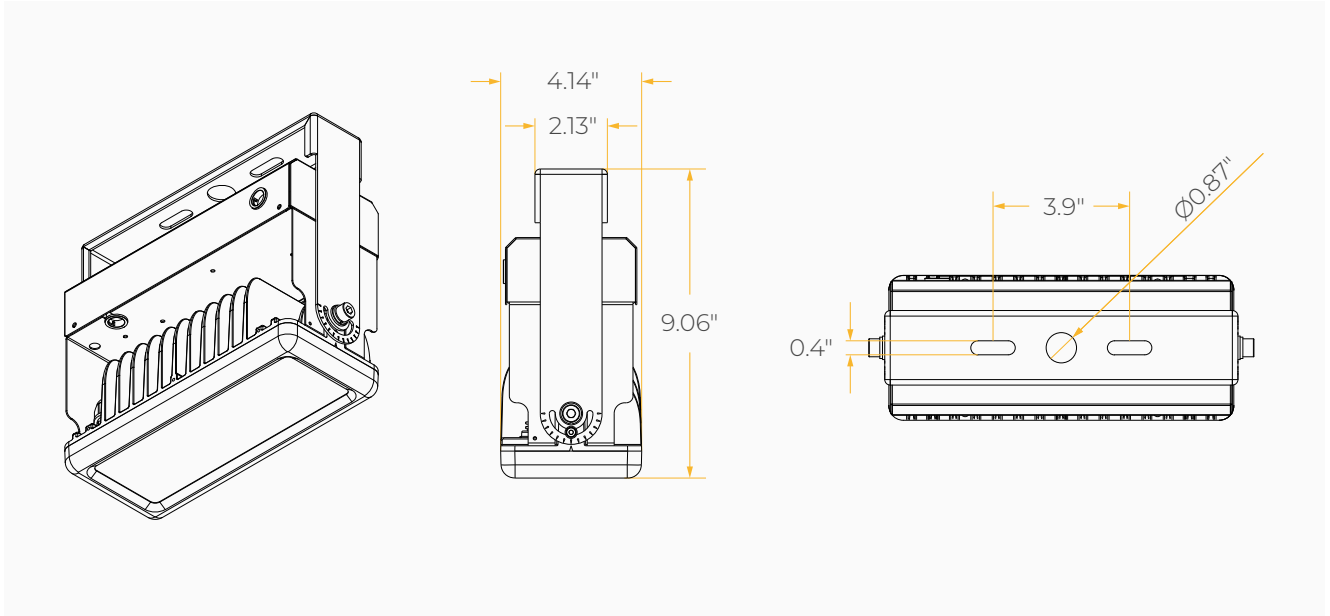

BOLT MINI

SPECIFICATION SHEET
STANDARD

HIGH PERFORMING AND COMPACT LUMINAIRE
FOR GREATER HEIGHTS

Housing

Diameter : 4.14" x 11" x 9.06" | Weight : 9.7 lbs

Material

Housing: High Pressure Die-Cast Aluminum

Lens: Tempered Glass

150W / 200W

Glare Shield Baffle

Glare Shield Visor

Wire Guard

DIMENSIONS

60W / 100W

DIMENSIONS

150W / 200W