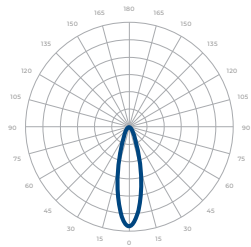

LED Features

- Color Temperature: 3000K, 3500K, 4000K, 5000K
- CRI 75, CRI 85
- Long lasting LED luminaire tested under TM21 lumen maintenance L70 @ 100,000 Hrs

Optics

- Precision molded high transmittance clear PC lens
- Beam Angle: 30°, 60°, WD

Mounting

- Bracket

Warranty

- 5-year limited warranty

Listing

- ETL Damp Location Listed
- UKCA
- FCC
- CE

PERFORMANCE SUMMARY*

	Delivered Lumens			
CCT/WATTAGE	3000K	3500K	4000K	5000K
60W	6,930lm	7,200lm	7,170lm	7,780lm
100W	10,535lm	10,800lm	10,990lm	11,850lm
150W	18,355lm	19,000lm	19,125lm	21,330lm
200W	22,950lm	23,800lm	23,990lm	26,295lm

*Beam Angle: 60° *Tolerance ±8%

	Current Consumption	
WATTAGE / VOLT	120V	277V
60W	0.55A	0.22A
100W	0.92A	0.4A
150W	1.38A	0.6A
200W	1.83A	0.8A

PHOTOMETRICS

Below is a typical photometric representation of the Bolt Mini fixture. Please download IES files to ensure exact photometric value.