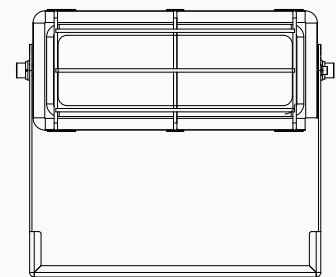

PHOTOMETRICS

Below is a typical photometric representation of the Bolt Mini fixture. Please download IES files to ensure exact photometric value.

ACCESSORIES

60W / 100W

Wire Guard

150W / 200W

Glare Shield Baffle

Glare Shield Visor

Wire Guard