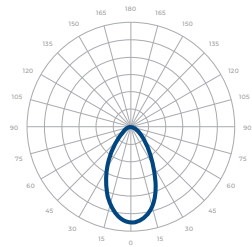

PHOTOMETRICS

Below is a typical photometric representation of the Bolt Mini fixture. Please download IES files to ensure exact photometric value.

60°

ACCESSORIES

60W / 100W

Wire Guard

150W / 200W

Glare Shield Baffle

Glare Shield Visor

Wire Guard