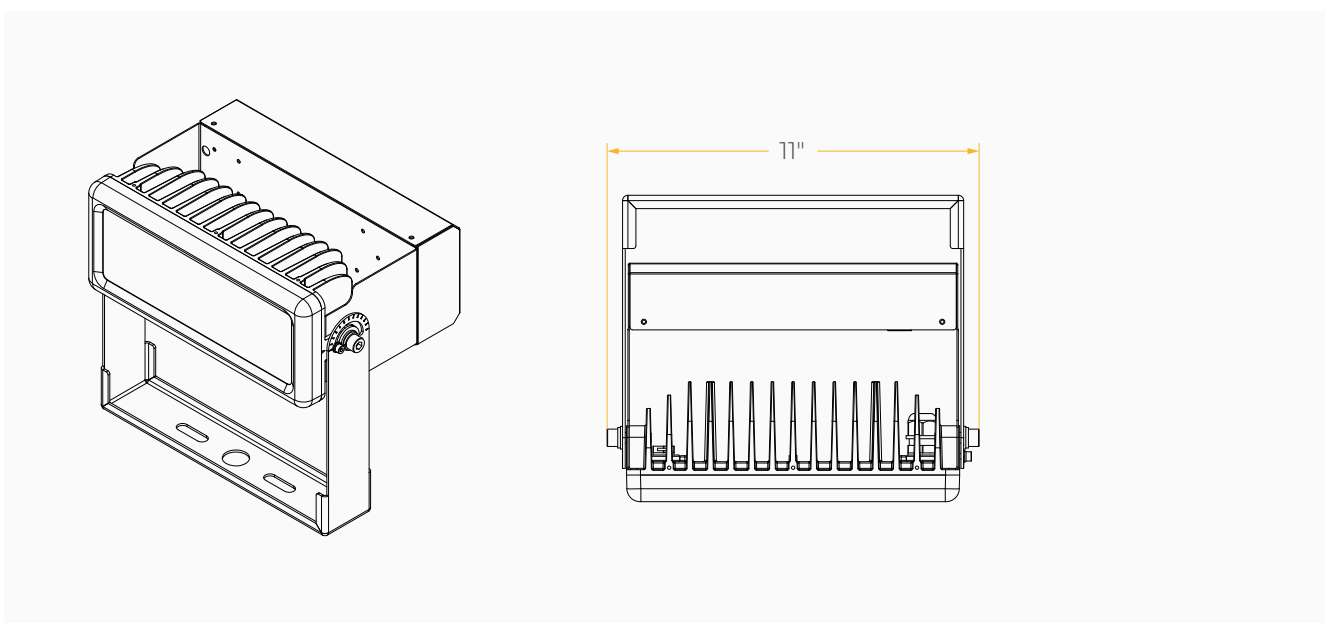

150W / 200W

Glare Shield Baffle

Glare Shield Visor

Wire Guard

DIMENSIONS

60W / 100W

DIMENSIONS

150W / 200W