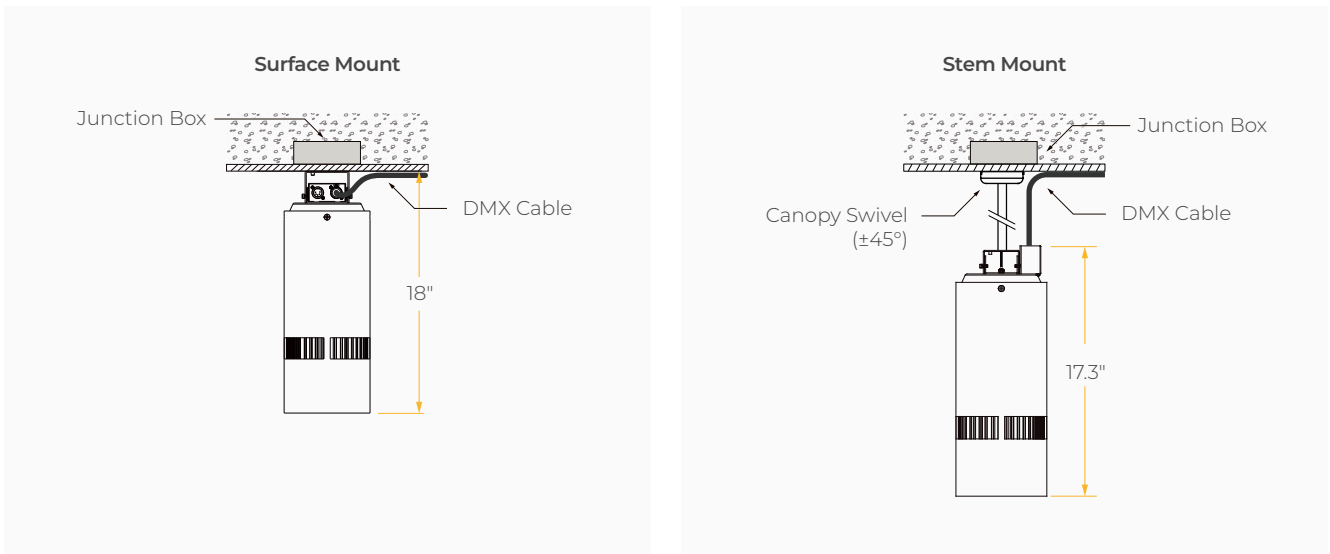

Housing

- Diameter: Ø6.4"
- Height: 15"
- Material: High Pressure Die-Cast Aluminum
- Weight: 19.8 lbs

Mounting

- Stem 2ft or 4ft; 45° Swivel Canopy Included
- Adjustable Cable 10ft
- Surface Mount
- Wall Mount
- Sloped Adjustable Cable 10ft
- Yoke Mount

Current Consumption		
WATTAGE / VOLT	120V	277V
40W	0.37A	0.16A
60W	0.55A	0.24A
80W	0.73A	0.32A
100W	0.92A	0.4A

*Beam Angle: 40° *Tolerance ±8%

PHOTOMETRICS

Below is a typical photometric representation of the Atria 6 fixture. Please download IES files to ensure exact photometric value.

25°

40°

60°

WIDE

DIMENSIONS

MOUNTING OPTIONS*

*Junction Box not included

MOUNTING OPTIONS*

*Junction Box not included