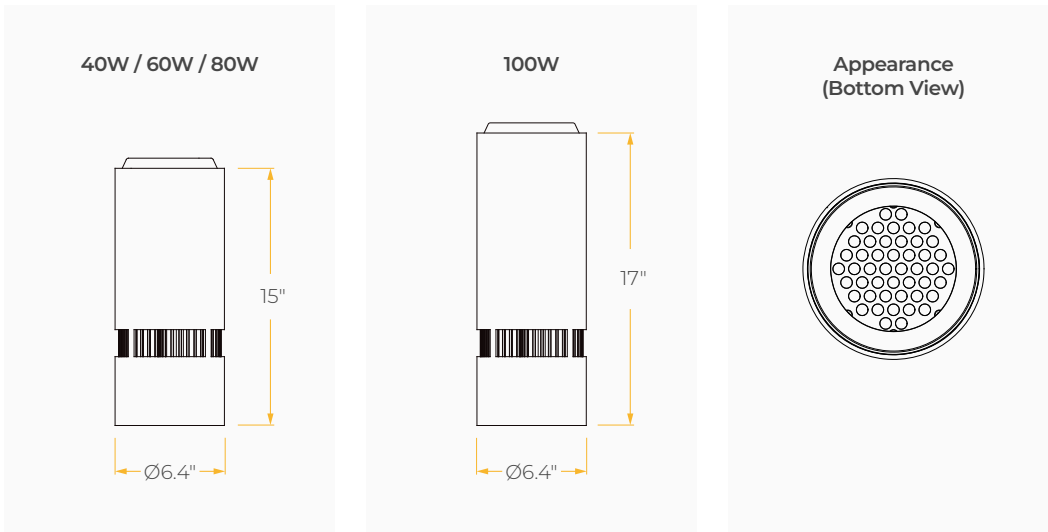

METEOR

meteor-lighting.com

SPECIFICATION

PROJECT NAME

DATE

CATALOG #

QUANTITY

AS6	MODEL	ATRIA 6		
	WATTAGE	40 40W 100 100W	60 60W	80 80W
	CCT / CRI	278 2700K / CRI 85 309 3000K / CRI 93 408 4000K / CRI 85	279 2700K / CRI 93 358 3500K / CRI 85	308 3000K / CRI 85 359 3500K / CRI 93
UNV	VOLTAGE	UNV 120 – 277V		
	DIMMING	STV Standard 0-10V dims to 10%	DALI DALI dims to 10%	
	BEAM ANGLE	25 25° WD¹ Wide	40 40°	60 60°
	FINISH	BLK Black	WHT White	
	MOUNTING	SUM Surface Mount AD10 Adjustable Cable 10ft WLM Wall Mount	ST2 Stem 2ft SAD10 Sloped Adjustable Cable 10ft	ST4 Stem 4ft YKM Yoke Mount
	ACCESSORIES	NO No Accessories CT⁴ Conduit Mount	SPD² Surge Protector	DF³ Diffuser
	RATING	OUT⁵ Outdoor Rating	NAT⁶ Natatorium Rating	

Housing

- Diameter: Ø6.4"
- Height: 15"
- Material: High Pressure Die-Cast Aluminum
- Weight: 19.8 lbs

Mounting

- Stem 2ft or 4ft; 45° Swivel Canopy Included
- Adjustable Cable 10ft
- Surface Mount
- Wall Mount
- Sloped Adjustable Cable 10ft
- Yoke Mount

Current Consumption		
WATTAGE / VOLT	120V	277V
40W	0.37A	0.16A
60W	0.55A	0.24A
80W	0.73A	0.32A
100W	0.92A	0.4A

*Beam Angle: 40° *Tolerance ±8%

PHOTOMETRICS

Below is a typical photometric representation of the Atria 6 fixture. Please download IES files to ensure exact photometric value.

25°

40°

60°

WIDE

DIMENSIONS

MOUNTING OPTIONS*

*Junction Box not included

MOUNTING OPTIONS*