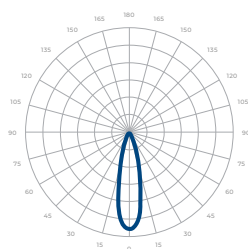

Housing

- Diameter: Ø6.4"
- Height: 15"
- Material: High Pressure Die-Cast Aluminum
- Weight: 19.8 lbs

Mounting

- Stem 2ft or 4ft; 45° Swivel Canopy Included
- Adjustable Cable 10ft
- Surface Mount
- Wall Mount
- Sloped Adjustable Cable 10ft
- Yoke Mount

Warranty

- 5-year limited warranty

Listing

- ETL Wet Location Listed
- CE
- FCC
- UKCA
- IP65 Rated

PERFORMANCE SUMMARY*

STD (Standard)				
CCT/WATTAGE	2700K	3000K	3500K	4000K
40W	2,760lm	2,850lm	2,985lm	3,140lm
60W	4,605lm	4,990lm	5,095lm	5,155lm
80W	6,195lm	6,710lm	6,860lm	6,930lm
100W	8,145lm	8,825lm	9,015lm	9,110lm

Current Consumption		
WATTAGE / VOLT	120V	277V
40W	0.37A	0.16A
60W	0.55A	0.24A
80W	0.73A	0.32A
100W	0.92A	0.4A

*Beam Angle: 40° *Tolerance ±8%

PHOTOMETRICS

Below is a typical photometric representation of the Atria 6 fixture. Please download IES files to ensure exact photometric value.