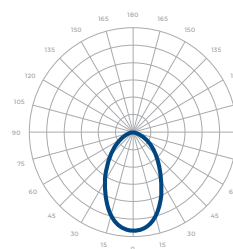

Warranty

- 5-year limited warranty

Listing

- ETL Wet Location Listed
- CE
- FCC
- UKCA
- IP65 Rated

PERFORMANCE SUMMARY*

STD (Standard)				
CCT/WATTAGE	2700K	3000K	3500K	4000K
40W	2,760lm	2,850lm	2,985lm	3,140lm
60W	4,605lm	4,990lm	5,095lm	5,155lm
80W	6,195lm	6,710lm	6,860lm	6,930lm
100W	8,145lm	8,825lm	9,015lm	9,110lm

Current Consumption		
WATTAGE / VOLT	120V	277V
40W	0.37A	0.16A
60W	0.55A	0.24A
80W	0.73A	0.32A
100W	0.92A	0.4A

*Beam Angle: 40° *Tolerance ±8%

PHOTOMETRICS

Below is a typical photometric representation of the Atria 6 fixture. Please download IES files to ensure exact photometric value.

25°

40°

60°

WIDE

DIMENSIONS

MOUNTING OPTIONS*

*Junction Box not included

MOUNTING OPTIONS*