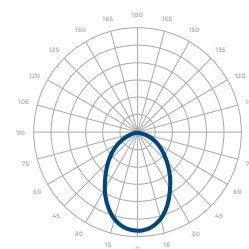

Warranty

- 5-year limited warranty

Listing

- ETL Wet Location Listed
- CE
- FCC
- UKCA
- IP65 Rated

PERFORMANCE SUMMARY*

STD (Standard)				
CCT/WATTAGE	2700K	3000K	3500K	4000K
40W	2,760lm	2,850lm	2,985lm	3,140lm
60W	4,605lm	4,990lm	5,095lm	5,155lm
80W	6,195lm	6,710lm	6,860lm	6,930lm
100W	8,145lm	8,825lm	9,015lm	9,110lm

Current Consumption		
WATTAGE / VOLT	120V	277V
40W	0.37A	0.16A
60W	0.55A	0.24A
80W	0.73A	0.32A
100W	0.92A	0.4A

*Beam Angle: 40° *Tolerance ±8%

PHOTOMETRICS

Below is a typical photometric representation of the Atria 6 fixture. Please download IES files to ensure exact photometric value.

25°

40°

60°

WIDE

DIMENSIONS

MOUNTING OPTIONS*

*Junction Box not included

MOUNTING OPTIONS*