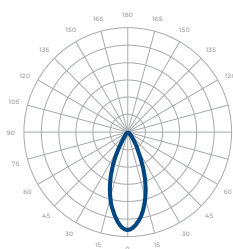

Warranty

- 5-year limited warranty

Listing

- ETL Wet Location Listed
- CE
- FCC
- UKCA
- IP65 Rated

PERFORMANCE SUMMARY*

STD (Standard)				
CCT/WATTAGE	2700K	3000K	3500K	4000K
40W	2,760lm	2,850lm	2,985lm	3,140lm
60W	4,605lm	4,990lm	5,095lm	5,155lm
80W	6,195lm	6,710lm	6,860lm	6,930lm
100W	8,145lm	8,825lm	9,015lm	9,110lm

Current Consumption		
WATTAGE / VOLT	120V	277V
40W	0.37A	0.16A
60W	0.55A	0.24A
80W	0.73A	0.32A
100W	0.92A	0.4A

*Beam Angle: 40° *Tolerance ±8%

PHOTOMETRICS

Below is a typical photometric representation of the Atria 6 fixture. Please download IES files to ensure exact photometric value.

25°

40°

60°

WIDE

DIMENSIONS

MOUNTING OPTIONS*

*Junction Box not included

MOUNTING OPTIONS*