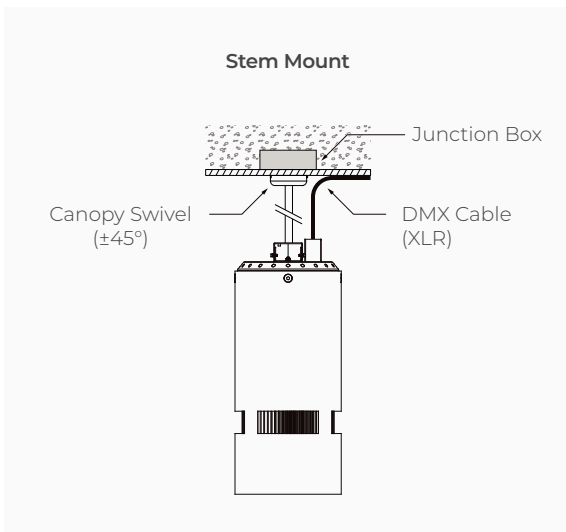

Housing

- Diameter: Ø9.4"
- Height: 20.5"
- Material: High Pressure Die-Cast Aluminum, Metal Reflector
- Weight: 30 lbs

Mounting

- Stem 2ft or 4ft; 45° Swivel Canopy Included
- Adjustable Cable 10ft
- Sloped Adjustable Cable 10ft
- Yoke Mount

*CRI 85 / Beam Angle: 30° *Tolerance ±8%

SPECIFICATION SHEET / OUTDOOR & NATATORIUM

ATRIA 10

POWERFUL HIGH CEILING CYLINDER
WITH 25,000 LUMEN PACKAGE

PHOTOMETRICS

Below is a typical photometric representation of the Atria 10 fixture. Please download IES files to ensure exact photometric value.

30°

45°

55°

Wide

DIMENSIONS

MOUNTING OPTIONS*

*Junction box not included

MOUNTING OPTIONS*

**Junction box not included*