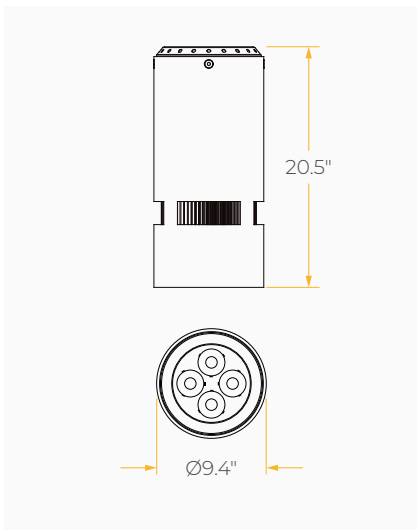

Housing

- Diameter: Ø9.4"
- Height: 20.5"
- Material: High Pressure Die-Cast Aluminum, Metal Reflector
- Weight: 30 lbs

Mounting

- Stem 2ft or 4ft; 45° Swivel Canopy Included
- Adjustable Cable 10ft
- Sloped Adjustable Cable 10ft
- Yoke Mount

*CRI 85 / Beam Angle: 30° *Tolerance ±8%

SPECIFICATION SHEET / OUTDOOR & NATATORIUM

ATRIA 10

POWERFUL HIGH CEILING CYLINDER
WITH 25,000 LUMEN PACKAGE

PHOTOMETRICS

Below is a typical photometric representation of the Atria 10 fixture. Please download IES files to ensure exact photometric value.

30°

45°

55°

Wide

DIMENSIONS

MOUNTING OPTIONS*

*Junction box not included

MOUNTING OPTIONS*

**Junction box not included*