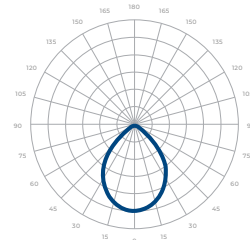

Warranty

- 5-year limited warranty

Listing

- ETL Wet Location Listed
- CE
- UKCA
- FCC
- DLC Listed
- IP 65

PERFORMANCE SUMMARY*

Delivered Lumens					Current Consumption		
CCT/WATTAGE	2700K	3000K	3500K	4000K	WATTAGE / VOLT	120V	277V
80W	8,455lm	9,040lm	9,380lm	9,720lm	80W	0.73A	0.32A
110W	10,990lm	11,750lm	12,190lm	12,635lm	110W	1.01A	0.44A
140W	14,310lm	15,310lm	15,880lm	16,450lm	140W	1.28A	0.56A
180W	18,970lm	20,090lm	20,645lm	21,205lm	180W	1.65A	0.71A
220W	22,250lm	23,560lm	24,210lm	24,870lm	220W	2.02A	0.87A

*CRI 85 / Beam Angle: 30° *Tolerance ±8%

SPECIFICATION SHEET / OUTDOOR & NATATORIUM

ATRIA 10

POWERFUL HIGH CEILING CYLINDER
WITH 25,000 LUMEN PACKAGE

PHOTOMETRICS

Below is a typical photometric representation of the Atria 10 fixture. Please download IES files to ensure exact photometric value.

30°

45°

55°

Wide

DIMENSIONS

MOUNTING OPTIONS*

*Junction box not included

MOUNTING OPTIONS*