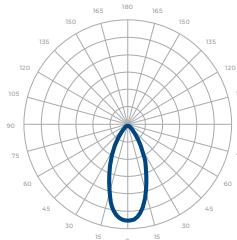

Warranty

- 5-year limited warranty

Listing

- ETL Wet Location Listed
- CE
- UKCA
- FCC
- DLC Listed
- IP 65

PERFORMANCE SUMMARY*

Delivered Lumens					Current Consumption		
CCT/WATTAGE	2700K	3000K	3500K	4000K	WATTAGE / VOLT	120V	277V
80W	8,455lm	9,040lm	9,380lm	9,720lm	80W	0.73A	0.32A
110W	10,990lm	11,750lm	12,190lm	12,635lm	110W	1.01A	0.44A
140W	14,310lm	15,310lm	15,880lm	16,450lm	140W	1.28A	0.56A
180W	18,970lm	20,090lm	20,645lm	21,205lm	180W	1.65A	0.71A
220W	22,250lm	23,560lm	24,210lm	24,870lm	220W	2.02A	0.87A

*CRI 85 / Beam Angle: 30° *Tolerance ±8%

SPECIFICATION SHEET / OUTDOOR & NATATORIUM

ATRIA 10

POWERFUL HIGH CEILING CYLINDER
WITH 25,000 LUMEN PACKAGE

PHOTOMETRICS

Below is a typical photometric representation of the Atria 10 fixture. Please download IES files to ensure exact photometric value.

30°

45°

55°

Wide

DIMENSIONS

MOUNTING OPTIONS*

*Junction box not included

MOUNTING OPTIONS*