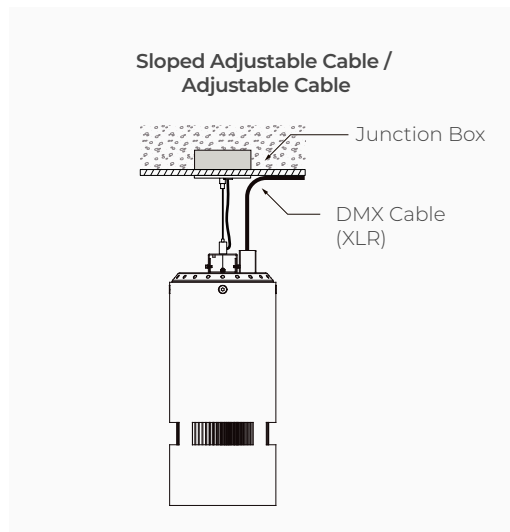

Housing

- Diameter: Ø9.4"
- Height: 20.5"
- Material: High Pressure Die-Cast Aluminum, Metal Reflector
- Weight: 30 lbs

Mounting

- Stem 2ft or 4ft; 45° Swivel Canopy Included
- Adjustable Cable 10ft
- Sloped Adjustable Cable 10ft
- Yoke Mount

*CRI 85 / Beam Angle: 30° *Tolerance ±8%

SPECIFICATION SHEET / OUTDOOR & NATATORIUM

ATRIA 10

POWERFUL HIGH CEILING CYLINDER
WITH 25,000 LUMEN PACKAGE

PHOTOMETRICS

Below is a typical photometric representation of the Atria 10 fixture. Please download IES files to ensure exact photometric value.

30°

45°

55°

Wide

DIMENSIONS

MOUNTING OPTIONS*

*Junction box not included

MOUNTING OPTIONS*

**Junction box not included*