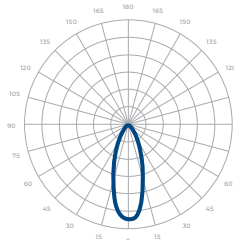

Warranty

- 5-year limited warranty

Listing

- ETL Wet Location Listed
- CE
- UKCA
- FCC
- DLC Listed
- IP 65

PERFORMANCE SUMMARY*

Delivered Lumens					Current Consumption		
CCT/WATTAGE	2700K	3000K	3500K	4000K	WATTAGE / VOLT	120V	277V
80W	8,455lm	9,040lm	9,380lm	9,720lm	80W	0.73A	0.32A
110W	10,990lm	11,750lm	12,190lm	12,635lm	110W	1.01A	0.44A
140W	14,310lm	15,310lm	15,880lm	16,450lm	140W	1.28A	0.56A
180W	18,970lm	20,090lm	20,645lm	21,205lm	180W	1.65A	0.71A
220W	22,250lm	23,560lm	24,210lm	24,870lm	220W	2.02A	0.87A

*CRI 85 / Beam Angle: 30° *Tolerance ±8%

SPECIFICATION SHEET / OUTDOOR & NATATORIUM

ATRIA 10

POWERFUL HIGH CEILING CYLINDER
WITH 25,000 LUMEN PACKAGE

PHOTOMETRICS

Below is a typical photometric representation of the Atria 10 fixture. Please download IES files to ensure exact photometric value.

30°

45°

55°

Wide

DIMENSIONS

MOUNTING OPTIONS*

*Junction box not included

MOUNTING OPTIONS*