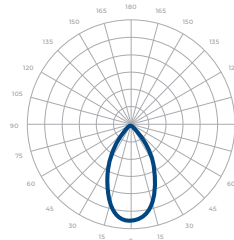

Warranty

- 5-year limited warranty

Listing

- ETL Wet Location Listed
- CE
- UKCA
- FCC
- DLC Listed
- IP 65

PERFORMANCE SUMMARY*

Delivered Lumens					Current Consumption		
CCT/WATTAGE	2700K	3000K	3500K	4000K	WATTAGE / VOLT	120V	277V
80W	8,455lm	9,040lm	9,380lm	9,720lm	80W	0.73A	0.32A
110W	10,990lm	11,750lm	12,190lm	12,635lm	110W	1.01A	0.44A
140W	14,310lm	15,310lm	15,880lm	16,450lm	140W	1.28A	0.56A
180W	18,970lm	20,090lm	20,645lm	21,205lm	180W	1.65A	0.71A
220W	22,250lm	23,560lm	24,210lm	24,870lm	220W	2.02A	0.87A

*CRI 85 / Beam Angle: 30° *Tolerance ±8%

SPECIFICATION SHEET / OUTDOOR & NATATORIUM

ATRIA 10

POWERFUL HIGH CEILING CYLINDER
WITH 25,000 LUMEN PACKAGE

PHOTOMETRICS

Below is a typical photometric representation of the Atria 10 fixture. Please download IES files to ensure exact photometric value.

30°

45°

55°

Wide

DIMENSIONS

MOUNTING OPTIONS*

*Junction box not included

MOUNTING OPTIONS*